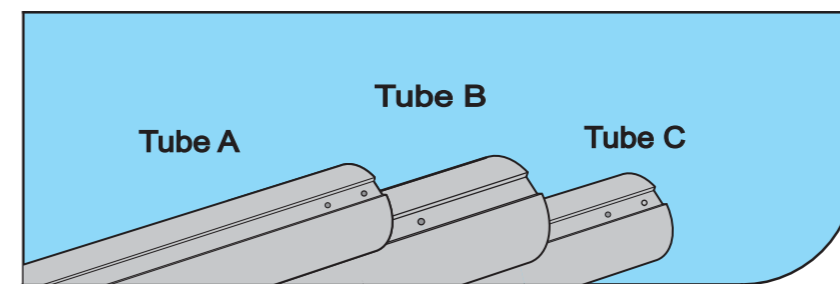

size: W420 x H297 mm

Buckle and Strap Attaching Way for Below Tubes (See Figure 8a):

8a

Buckle and Strap Attaching Way for Below Tubes (See Figure 8b):

8b

9a

9b

MADE IN CHINA

Inground Pool Cover Reel

1

Ref	Qty
1#	1
2#	1
3#	1
4#	1
5#	1
6#	1
7#	1
8#	1
9#	1
10#	2
11#	1
12#	1
13#	8
14#	1
15#	1
16#	1
17#	6
18#	6
19#	2
20#	8
21#	8
22#	1

Front