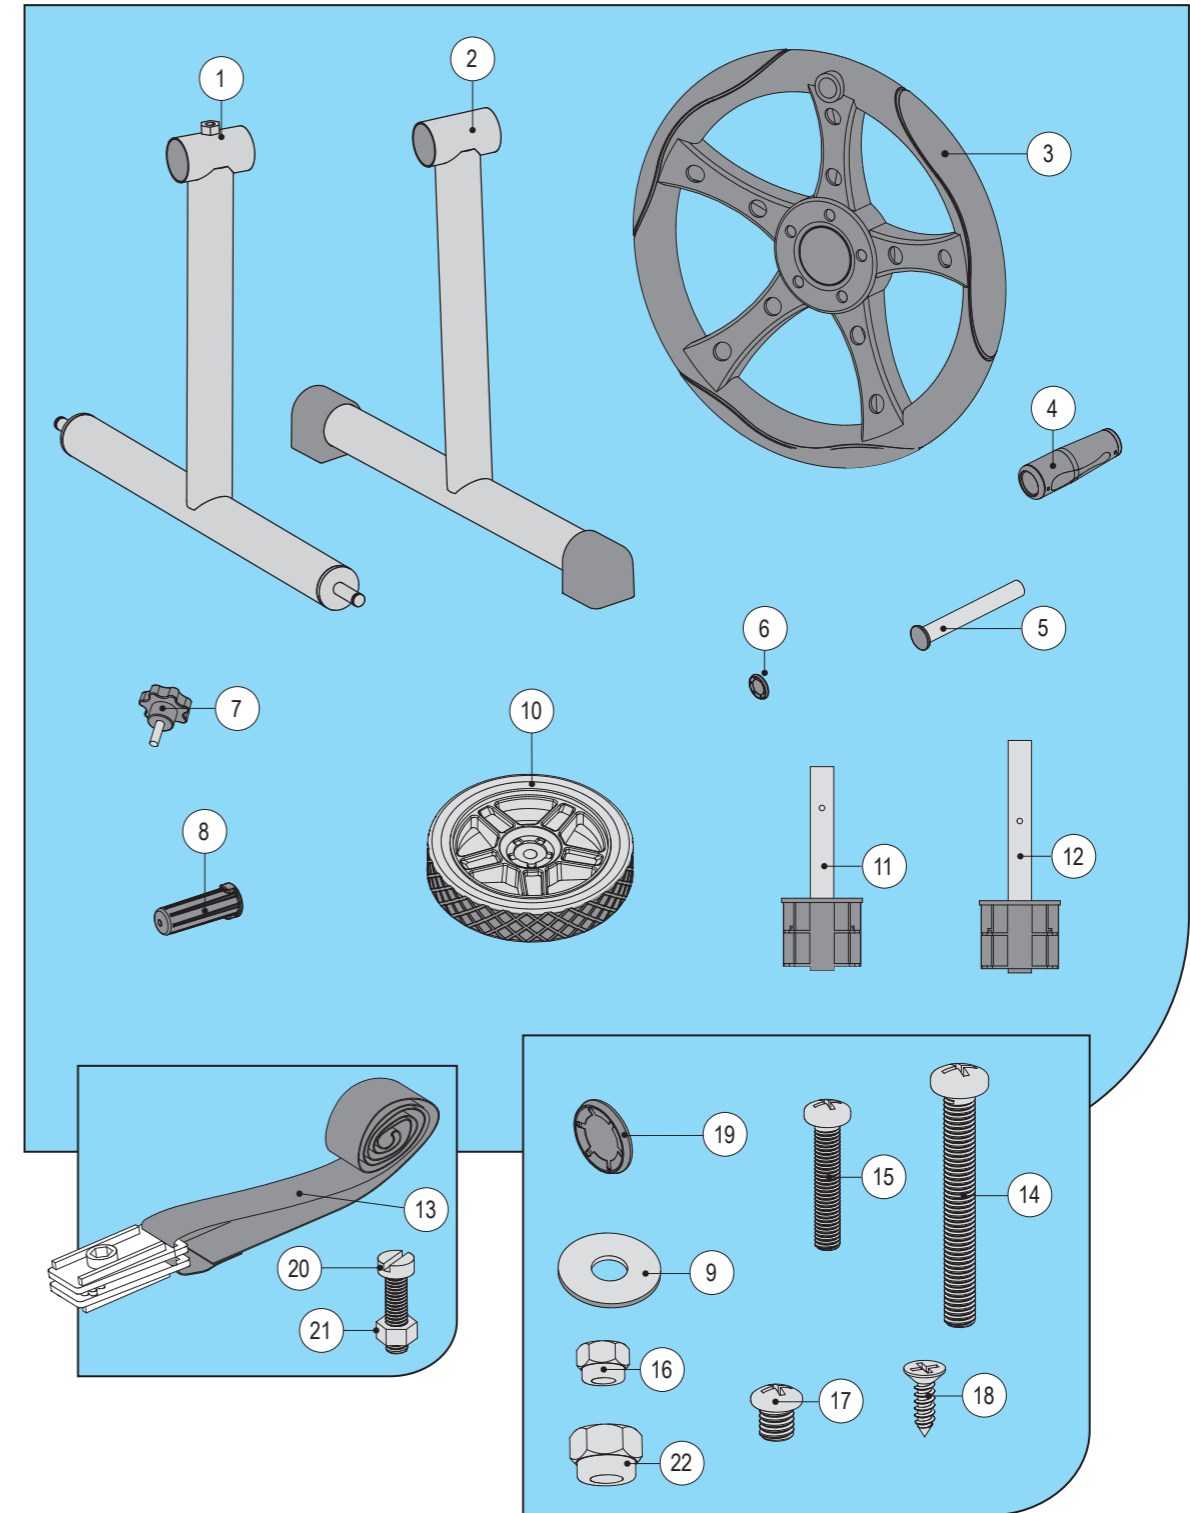

size: W420 x H297 mm

Buckle and Strap Attaching Way for Below Tubes (See Figure 8a):

8a

Buckle and Strap Attaching Way for Below Tubes (See Figure 8b):

8b

9a

9b

MADE IN CHINA

Inground Pool Cover Reel

1

Ref	Qty
1#	1
2#	1
3#	1
4#	1
5#	1
6#	1
7#	1
8#	1
9#	1
10#	2
11#	1
12#	1
13#	8
14#	1
15#	1
16#	1
17#	6
18#	6
19#	2
20#	8
21#	8
22#	1

Front

2

3

4

5