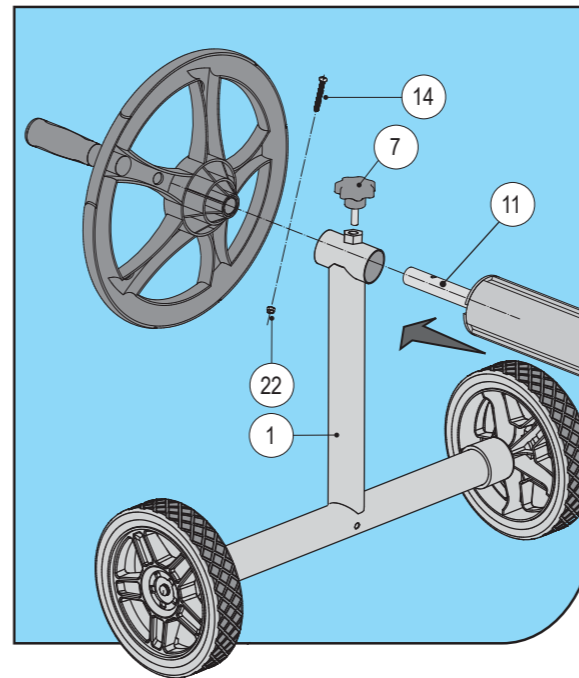

size: W420 x H297 mm

Buckle and Strap Attaching Way for Below Tubes (See Figure 8a):

8a

Buckle and Strap Attaching Way for Below Tubes (See Figure 8b):

8b

9a

9b

MADE IN CHINA

Inground Pool Cover Reel

1

Ref	Qty
1#	1
2#	1
3#	1
4#	1
5#	1
6#	1
7#	1
8#	1
9#	1
10#	2
11#	1
12#	1
13#	8
14#	1
15#	1
16#	1
17#	6
18#	6
19#	2
20#	8
21#	8
22#	1

Front

2

3

4

5