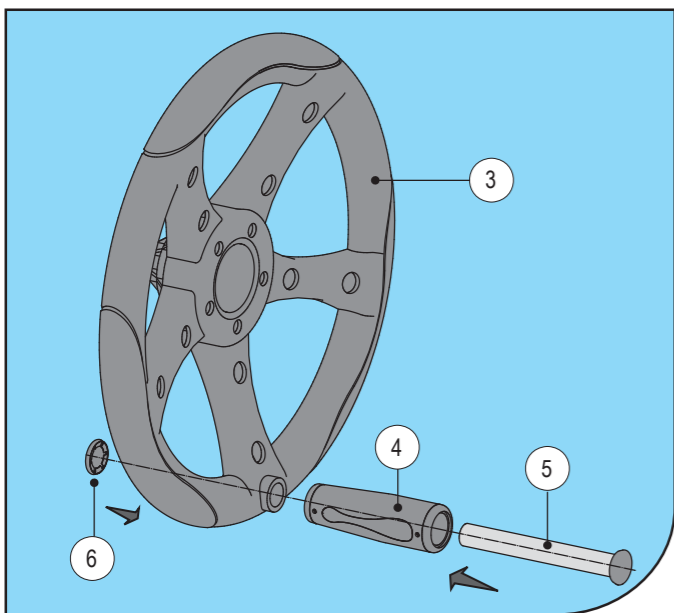

size: W420 x H297 mm

Buckle and Strap Attaching Way for Below Tubes (See Figure 8a):

8a

Buckle and Strap Attaching Way for Below Tubes (See Figure 8b):

8b

9a

9b

MADE IN CHINA

Inground Pool Cover Reel

1

Ref	Qty
1#	1
2#	1
3#	1
4#	1
5#	1
6#	1
7#	1
8#	1
9#	1
10#	2
11#	1
12#	1
13#	8
14#	1
15#	1
16#	1
17#	6
18#	6
19#	2
20#	8
21#	8
22#	1

Front

2

3

4

5