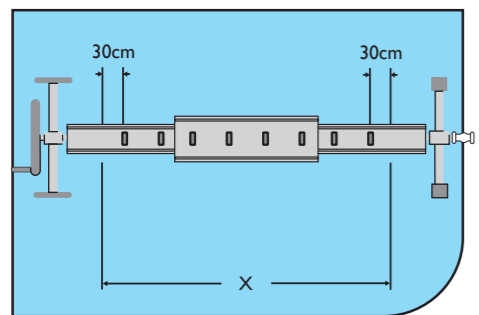

size: W420 x H297 mm

Buckle and Strap Attaching Way for Below Tubes (See Figure 8a):

8a

Buckle and Strap Attaching Way for Below Tubes (See Figure 8b):

8b

9a

9b

MADE IN CHINA

Inground Pool Cover Reel

1

Ref	Qty
1#	1
2#	1
3#	1
4#	1
5#	1
6#	1
7#	1
8#	1
9#	1
10#	2
11#	1
12#	1
13#	8
14#	1
15#	1
16#	1
17#	6
18#	6
19#	2
20#	8
21#	8
22#	1

Front

2

3

4

5