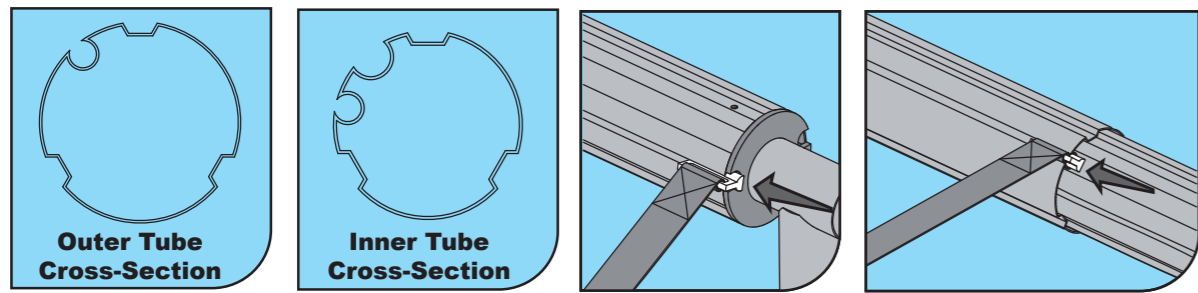

size: W420 x H297 mm

Buckle and Strap Attaching Way for Below Tubes (See Figure 8a):

8a

Buckle and Strap Attaching Way for Below Tubes (See Figure 8b):

8b

9a

9b

MADE IN CHINA