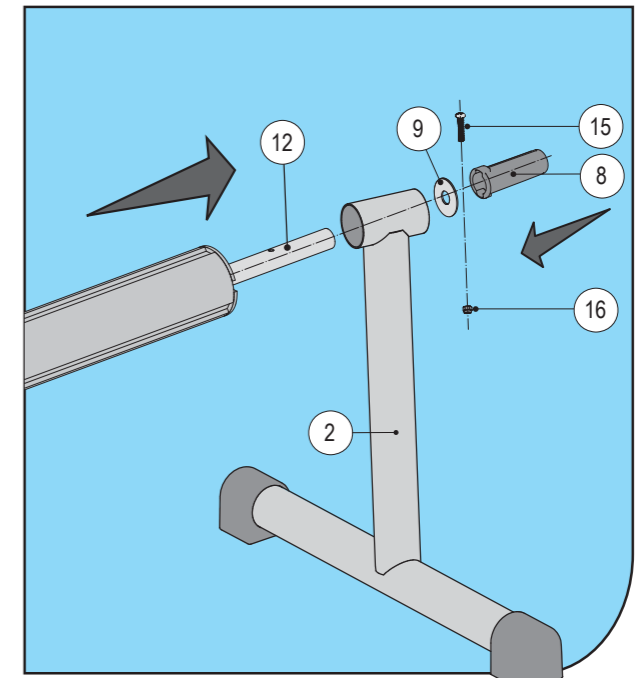

size: W420 x H297 mm

Buckle and Strap Attaching Way for Below Tubes (See Figure 8a):

8a

Buckle and Strap Attaching Way for Below Tubes (See Figure 8b):

8b

9a

9b

MADE IN CHINA

Inground Pool Cover Reel

1

Ref	Qty
1#	1
2#	1
3#	1
4#	1
5#	1
6#	1
7#	1
8#	1
9#	1
10#	2
11#	1
12#	1
13#	8
14#	1
15#	1
16#	1
17#	6
18#	6
19#	2
20#	8
21#	8
22#	1

Front

2

3

4

5