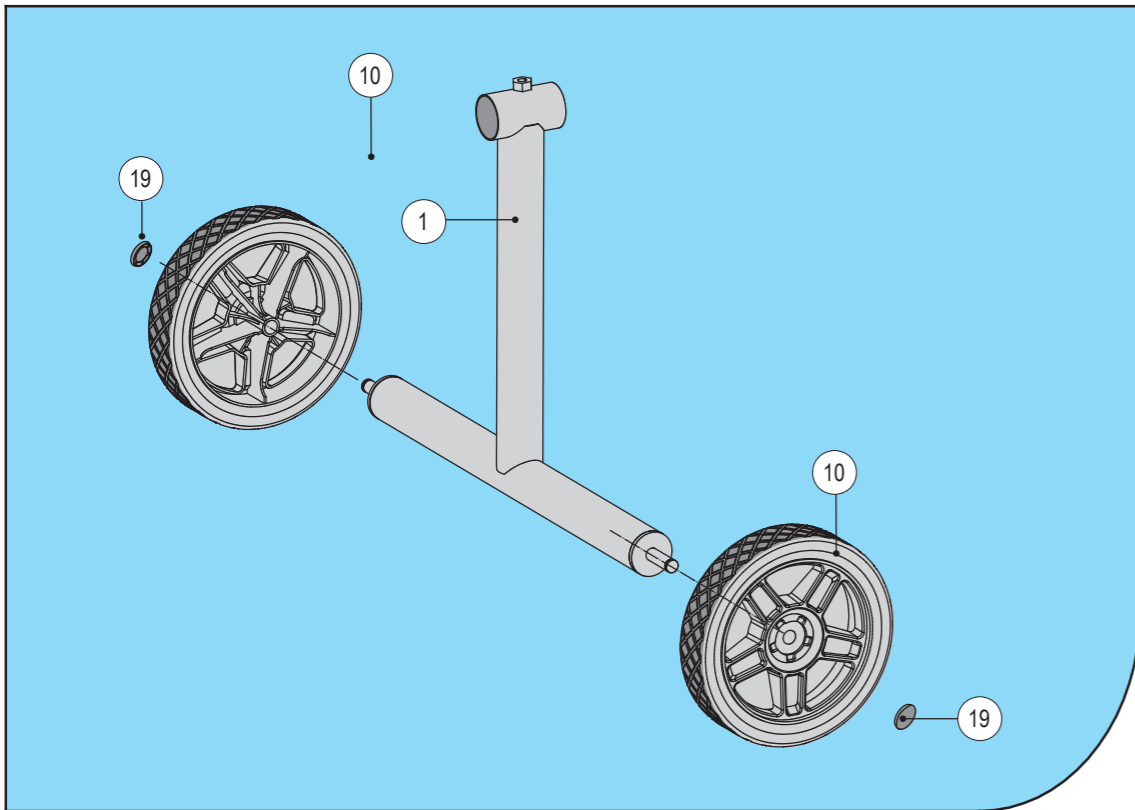

size: W420 x H297 mm

Buckle and Strap Attaching Way for Below Tubes (See Figure 8a):

8a

Buckle and Strap Attaching Way for Below Tubes (See Figure 8b):

8b

9a

9b

MADE IN CHINA

Inground Pool Cover Reel

1

Ref	Qty
1#	1
2#	1
3#	1
4#	1
5#	1
6#	1
7#	1
8#	1
9#	1
10#	2
11#	1
12#	1
13#	8
14#	1
15#	1
16#	1
17#	6
18#	6
19#	2
20#	8
21#	8
22#	1

Front

2

3

4

5