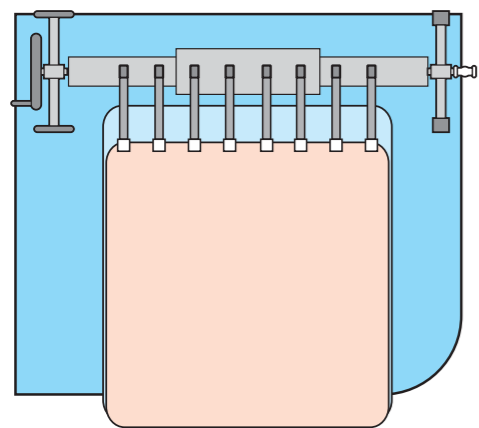

size: W420 x H297 mm

Buckle and Strap Attaching Way for Below Tubes (See Figure 8a):

8a

Buckle and Strap Attaching Way for Below Tubes (See Figure 8b):

8b

9a

9b

MADE IN CHINA

Inground Pool Cover Reel

1

Ref	Qty
1#	1
2#	1
3#	1
4#	1
5#	1
6#	1
7#	1
8#	1
9#	1
10#	2
11#	1
12#	1
13#	8
14#	1
15#	1
16#	1
17#	6
18#	6
19#	2
20#	8
21#	8
22#	1

Front

2

3

4

5