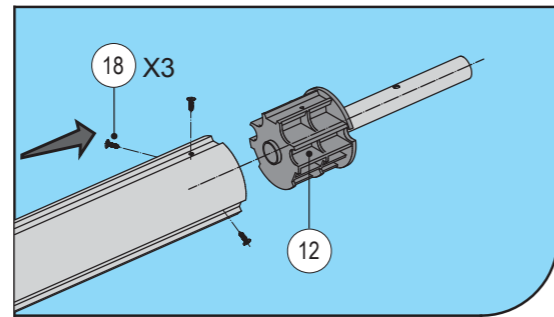

size: W420 x H297 mm

Buckle and Strap Attaching Way for Below Tubes (See Figure 8a):

8a

Buckle and Strap Attaching Way for Below Tubes (See Figure 8b):

8b

9a

9b

MADE IN CHINA

Inground Pool Cover Reel

1

Ref	Qty
1#	1
2#	1
3#	1
4#	1
5#	1
6#	1
7#	1
8#	1
9#	1
10#	2
11#	1
12#	1
13#	8
14#	1
15#	1
16#	1
17#	6
18#	6
19#	2
20#	8
21#	8
22#	1

Front

2

3

4

5