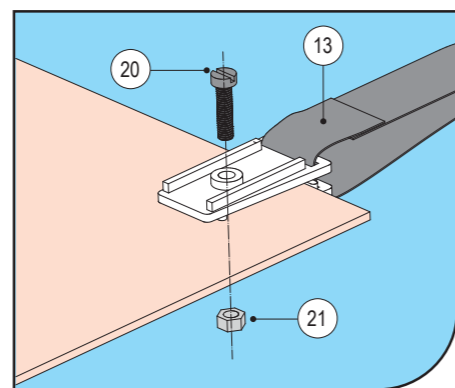

size: W420 x H297 mm

Buckle and Strap Attaching Way for Below Tubes (See Figure 8a):

8a

Buckle and Strap Attaching Way for Below Tubes (See Figure 8b):

8b

9a

9b

MADE IN CHINA

Inground Pool Cover Reel

1

Ref	Qty
1#	1
2#	1
3#	1
4#	1
5#	1
6#	1
7#	1
8#	1
9#	1
10#	2
11#	1
12#	1
13#	8
14#	1
15#	1
16#	1
17#	6
18#	6
19#	2
20#	8
21#	8
22#	1

Front

2

3

4

5