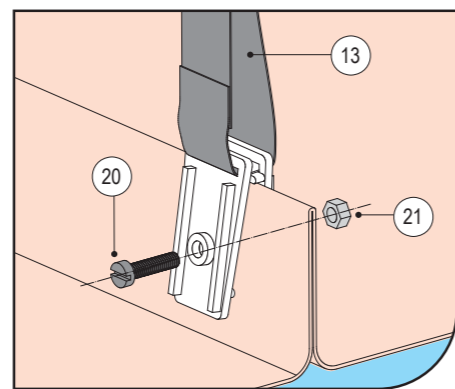

size: W420 x H297 mm

Buckle and Strap Attaching Way for Below Tubes (See Figure 8a):

8a

Buckle and Strap Attaching Way for Below Tubes (See Figure 8b):

8b

9a

9b

MADE IN CHINA