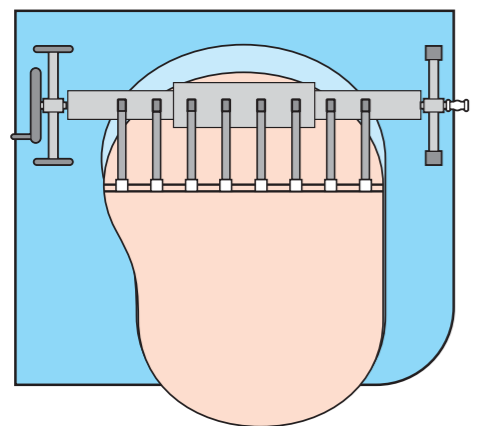

size: W420 x H297 mm

Buckle and Strap Attaching Way for Below Tubes (See Figure 8a):

8a

Buckle and Strap Attaching Way for Below Tubes (See Figure 8b):

8b

9a

9b

MADE IN CHINA

Inground Pool Cover Reel

1

Ref	Qty
1#	1
2#	1
3#	1
4#	1
5#	1
6#	1
7#	1
8#	1
9#	1
10#	2
11#	1
12#	1
13#	8
14#	1
15#	1
16#	1
17#	6
18#	6
19#	2
20#	8
21#	8
22#	1

Front

2

3

4

5