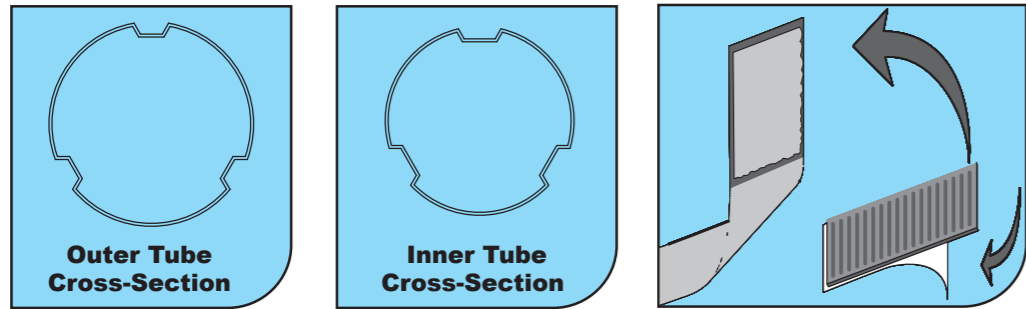

size: W420 x H297 mm

Buckle and Strap Attaching Way for Below Tubes (See Figure 8a):

8a

Buckle and Strap Attaching Way for Below Tubes (See Figure 8b):

8b

9a

9b

MADE IN CHINA